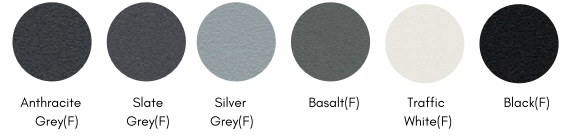

Feinstruktur