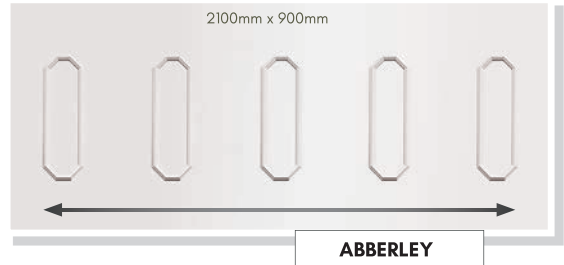

# FLAT, CONSERVATORY. QUARTER & SIDE PANELS

Designed to compliment our range of door panels, we also produce an extensive range of half, quarter and conservatory sheet panels.

3000 x 1500, 1500 x 1500, 750 x 750, 845 x 1945, 850 x 2050, 900 x 2100

**CARLTON**

**WINSLOW**

**RAGLEY**

SIDE PANELS ARE SUPPLIED 900mm x 2100mm

**MELBOURNE**

**NEWARK**

**SOPWELL**

515mm

525mm

525mm

**HAREWOOD**

**ABBERLEY**

**NEWARK**

**MELBOURNE**

**SOPWELL**

**WALCOT**