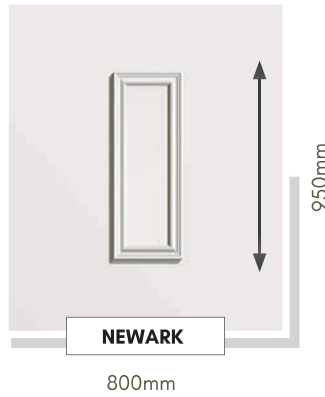

# FLAT, CONSERVATORY. QUARTER & SIDE PANELS

Designed to compliment our range of door panels, we also produce an extensive range of half, quarter and conservatory sheet panels.

3000 x 1500, 1500 x 1500, 750 x 750, 845 x 1945, 850 x 2050, 900 x 2100