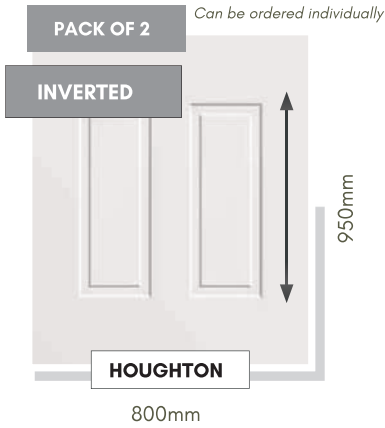

# FLAT, CONSERVATORY. QUARTER & SIDE PANELS

Designed to compliment our range of door panels, we also produce an extensive range of half, quarter and conservatory sheet panels.

3000 x 1500, 1500 x 1500, 750 x 750, 845 x 1945, 850 x 2050, 900 x 2100