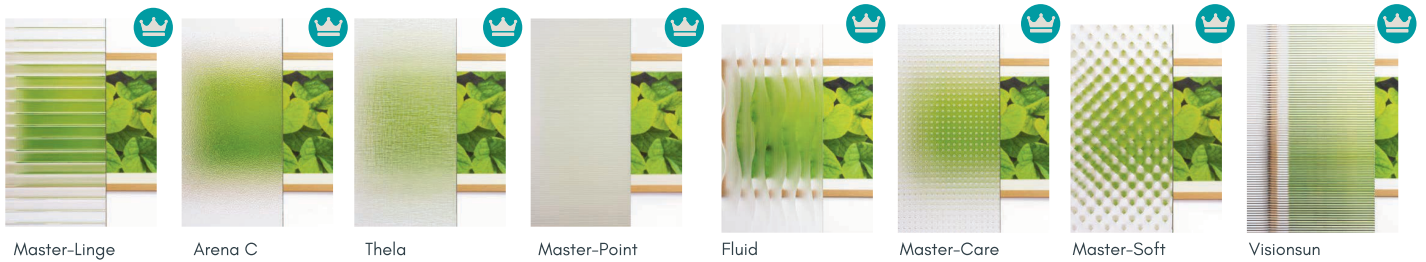

PREMIUM BACKING GLASS