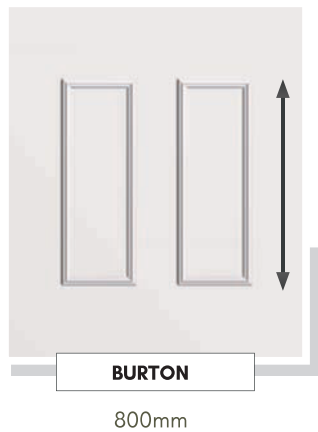

# FLAT, CONSERVATORY. QUARTER & SIDE PANELS

Designed to compliment our range of door panels, we also produce an extensive range of half, quarter and conservatory sheet panels.

3000 x 1500, 1500 x 1500, 750 x 750, 845 x 1945, 850 x 2050, 900 x 2100