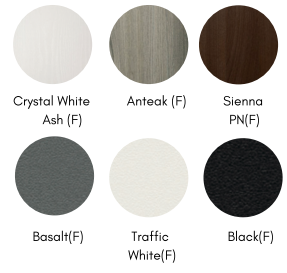

Feinstruktur