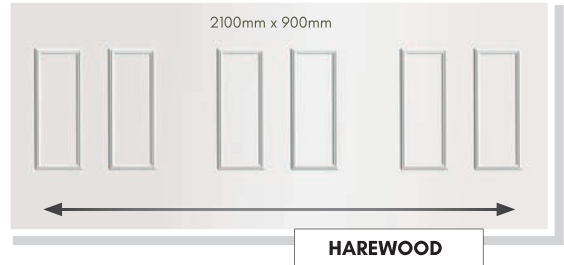

SIDE PANELS ARE SUPPLIED 900mm x 2100mm

515mm

525mm

525mm