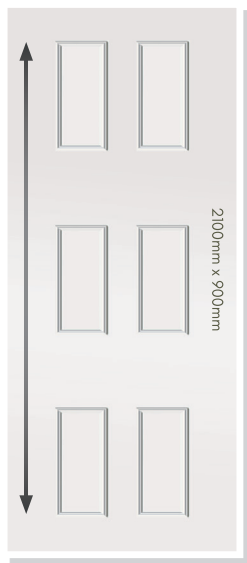

# FLAT, CONSERVATORY. QUARTER & SIDE PANELS

Designed to compliment our range of door panels, we also produce an extensive range of half, quarter and conservatory sheet panels.

3000 x 1500, 1500 x 1500, 750 x 750, 845 x 1945, 850 x 2050, 900 x 2100

**SHIPLAP**

**WALCOT HALF**

**SHIPLAP**

**FENTON**

**CHARTWELL**