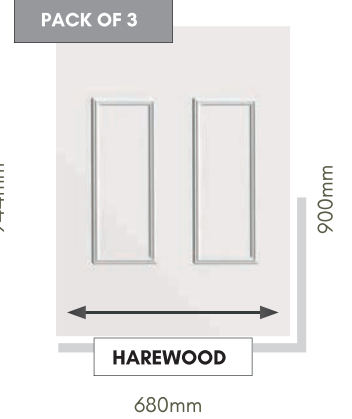

# FLAT, CONSERVATORY. QUARTER & SIDE PANELS

Designed to compliment our range of door panels, we also produce an extensive range of half, quarter and conservatory sheet panels.

3000 x 1500, 1500 x 1500, 750 x 750, 845 x 1945, 850 x 2050, 900 x 2100