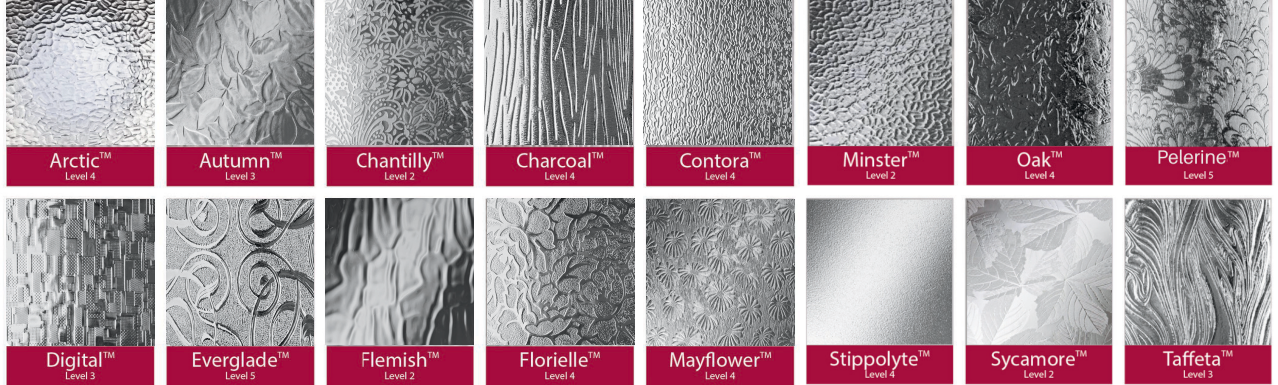

# COLOUR OPTIONS

F = Flat Panel & Designer Panel Only

## Feinstruktur

# BACKING GLASS

**Backing Glass**  
Five levels of privacy on our Pilkington Textured Glass are available, graded from 1 (least obscure) to 5 (most obscure)

Also available in satin & sandblasted.