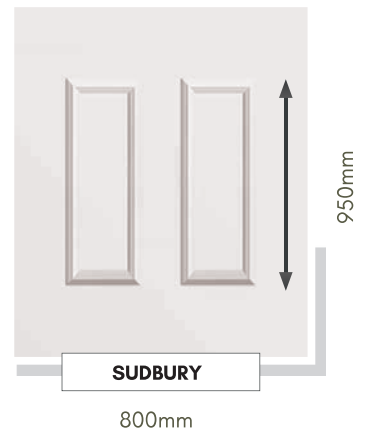

# FLAT, CONSERVATORY. QUARTER & SIDE PANELS

Designed to compliment our range of door panels, we also produce an extensive range of half, quarter and conservatory sheet panels.

3000 x 1500, 1500 x 1500, 750 x 750, 845 x 1945, 850 x 2050, 900 x 2100