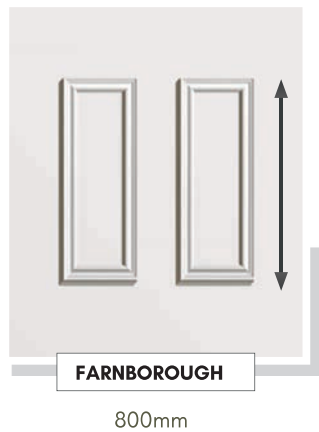

# FLAT, CONSERVATORY. QUARTER & SIDE PANELS

Designed to compliment our range of door panels, we also produce an extensive range of half, quarter and conservatory sheet panels.

3000 x 1500, 1500 x 1500, 750 x 750, 845 x 1945, 850 x 2050, 900 x 2100