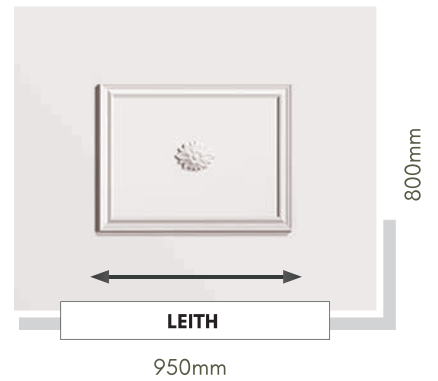

# ACCESSORIES

Sweet - Polished Gold, Polished Chrome, Black, White & Rose Gold. Rose Gold - Sweet Only  
Sweet Letterplates - 20-year corrosion and mechanical guarantee\*

# FLAT, CONSERVATORY. QUARTER & SIDE PANELS

Designed to compliment our range of door panels, we also produce an extensive range of half, quarter and conservatory sheet panels.

3000 x 1500, 1500 x 1500, 750 x 750, 845 x 1945, 850 x 2050, 900 x 2100