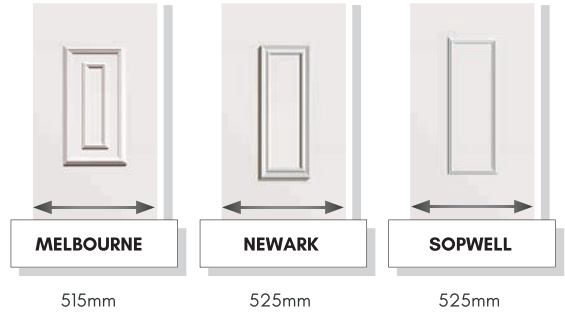

# FLAT, CONSERVATORY. QUARTER & SIDE PANELS

Designed to compliment our range of door panels, we also produce an extensive range of half, quarter and conservatory sheet panels.

3000 x 1500, 1500 x 1500, 750 x 750, 845 x 1945, 850 x 2050, 900 x 2100

**CARLTON**

**WINSLOW**

**RAGLEY**

SIDE PANELS ARE SUPPLIED 900mm x 2100mm

**MELBOURNE**

**NEWARK**

**SOPWELL**

515mm