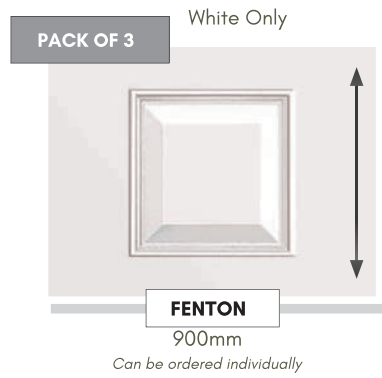

# FLAT, CONSERVATORY. QUARTER & SIDE PANELS

Designed to compliment our range of door panels, we also produce an extensive range of half, quarter and conservatory sheet panels.

3000 x 1500, 1500 x 1500, 750 x 750, 845 x 1945, 850 x 2050, 900 x 2100