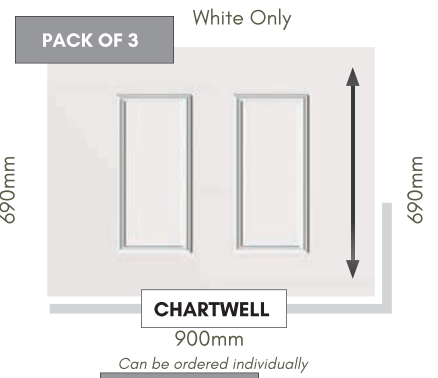

# FLAT, CONSERVATORY. QUARTER & SIDE PANELS

Designed to compliment our range of door panels, we also produce an extensive range of half, quarter and conservatory sheet panels.

3000 x 1500, 1500 x 1500, 750 x 750, 845 x 1945, 850 x 2050, 900 x 2100