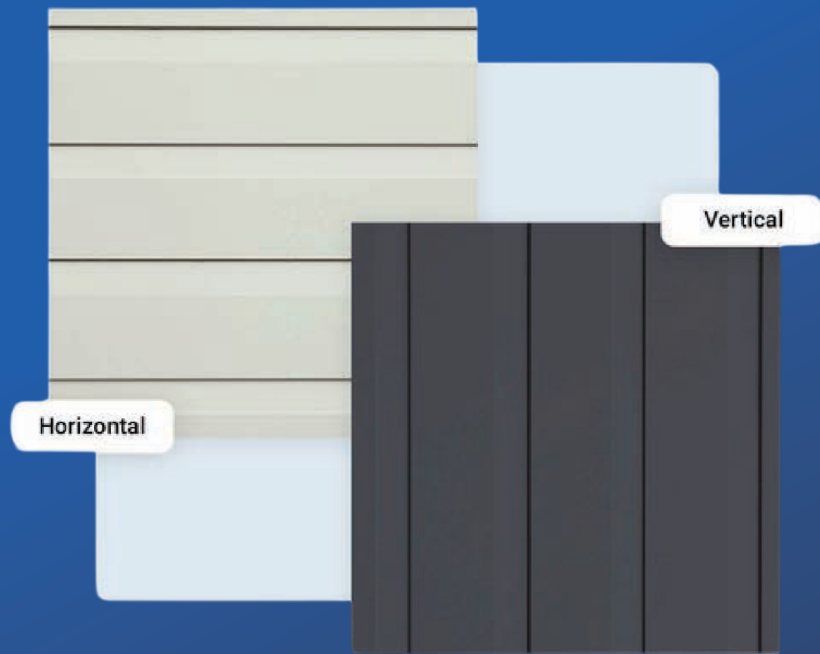

PANEL USES

- Composite Panels
- Infill Panels
- Vision Panels
- Flat Panels
- Way-finding Systems
- Aluminium Doors
- Specific U Value Requirements
- Patent Glazing
- Architectural Panels
- Door Panels

- Infill Panels
- Vision Panels
- Way-finding Systems
- Aluminium Doors
- Specific U Value Requirements
- Patent Glazing
- Architectural Panels
- Door Panels
- Flat Panels

- Polystyrene
- Styrofoam
- Polyfoam
- Solid Core
- MDF (4mm or 9mm)

- RAL Colours - 1500+
- BS Colours
- Matt, Satin, Gloss
- Syntha-pulvin marine grade
- Ripple effect

- Cut-to-size
- Bent to specific degrees
- Thickness
- Cut-to-shape
- Vertical & horizontal shiplap

*Please note, these products are not fire rated.